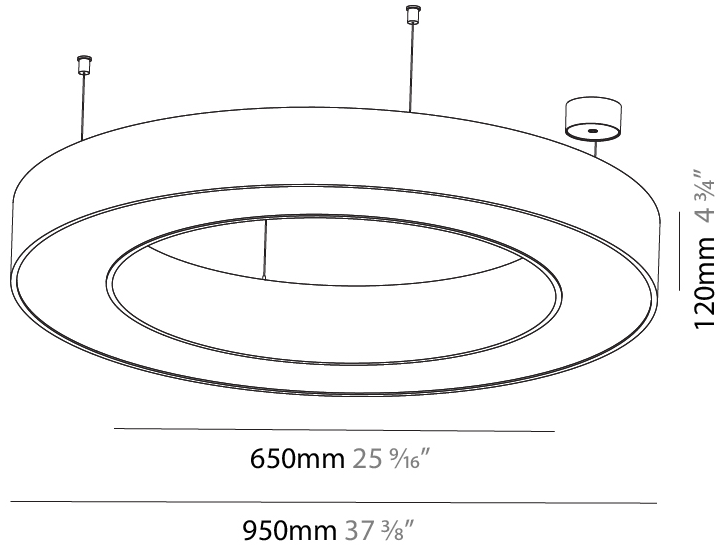

GENERAL

Series: Glorious
Subseries: Glorious
Brand: Prolight
Division: Architectural
Mounting Type: Suspension
Mounting Location: Ceiling
Subcategory: Ambient

PHYSICAL

Shape: Round
Diameter (mm): 950
Diameter (in): 37 ³/₈
Height (mm): 120
Height (in): 4 ³/₄
Max. Overall Height (mm): 2120
Max. Overall Height (in): 83 ⁷/₁₆
Light Distribution: Direct / Indirect
Weight (kg): 10.395
Weight (lbs): 22.92
Diffuser: [PMMA - Opal or Micro-Prism](#)
Fixture Finish: [SSR / BKV / CWI / CRY / HAB / UFT / ITA / RUA / FTG / MYG / LOD / PUS / FRO / FUP / KIA / POP / BLS / SPG / MEY / GOH / GUM / CHC / COM / ABZ / JAG / OBR / MOS / ROR](#)
Fixture Material: Aluminum

ELECTRICAL

Lamp Type: LED (Zhaga Standard)
Input Wattage (W): 58.5
Total Output Wattage (W): 52 / 41.6 (3500K)
Dimming: [Non-Dimming / Phase Dimming (120Vac only) / 0-10V Dimming](#)
Driver Included: Yes
Driver Location: Integrated
Driver Type: Constant Current
Driver Class: Class 2
Input Voltage (V): 120 - 277
Constant Current (MA): 350 / 900/400 (3500K)

LED

[Color Temperature (°K): 3000 / 3500 / 4000](#)
Max. Delivered Lumen (lm): 4150 / 4302 / 4390 Direct / 1850/ 1911 / 150
CRI: >80 CRI
Efficiency (%): 69
Lamp Life (hrs): 50000

OPTICAL

RATINGS AND CERTIFICATIONS

Certified By: Certified for North American Standards
IP rating: IP20

PROJECT _____
TYPE _____
SPECIFIER _____
QUANTITY _____
DATE _____